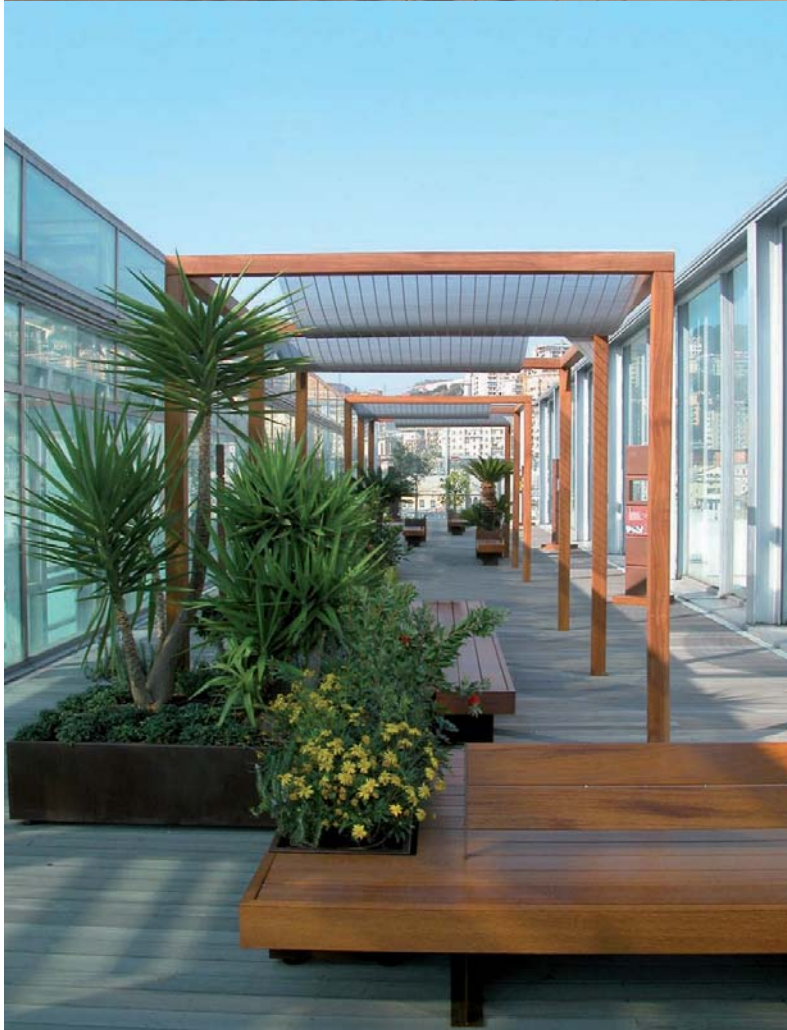

Straight bench with solid wood seat and steel edging and supports. It can be accessorised with a solid wood backrest and by adding more elements of different lengths and widths, designed to give freedom to form islands of relaxation. It can also be matched with other steel elements, for example planters.

sedute in acciaio
steel seats

San Carpofo
Milano
Italy

Piazza Mazzini
Jesolo
Italy

Lago Maggiore
Luino VA
Italy

Terrazza Mirador
Genova
Italy

Piazza Mazzini
Jesolo VE
Italy

Shopinn Outlet
Brugnato SP
Italy

metalco
GROUP