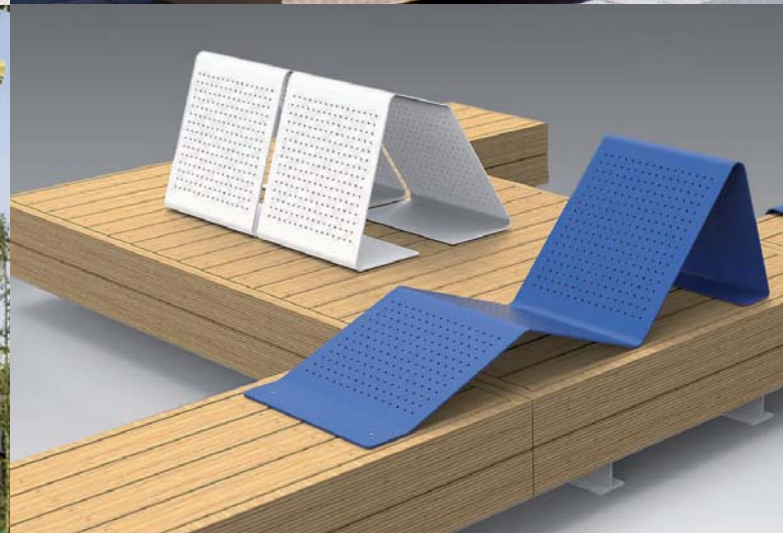

Straight bench with solid wood seat and steel edging and supports. It can be accessorised with a solid wood backrest and by adding more elements of different lengths and widths, designed to give freedom to form islands of relaxation. It can also be matched with other steel elements, for example planters.

sedute in acciaio
steel seats

San Carpofo
Milano
Italy

Piazza Mazzini
Jesolo
Italy

Lago Maggiore
Luino VA
Italy

Terrazza Mirador
Genova
Italy

Piazza Mazzini
Jesolo VE
Italy

Shopinn Outlet
Brugnato SP
Italy

metalco
GROUP